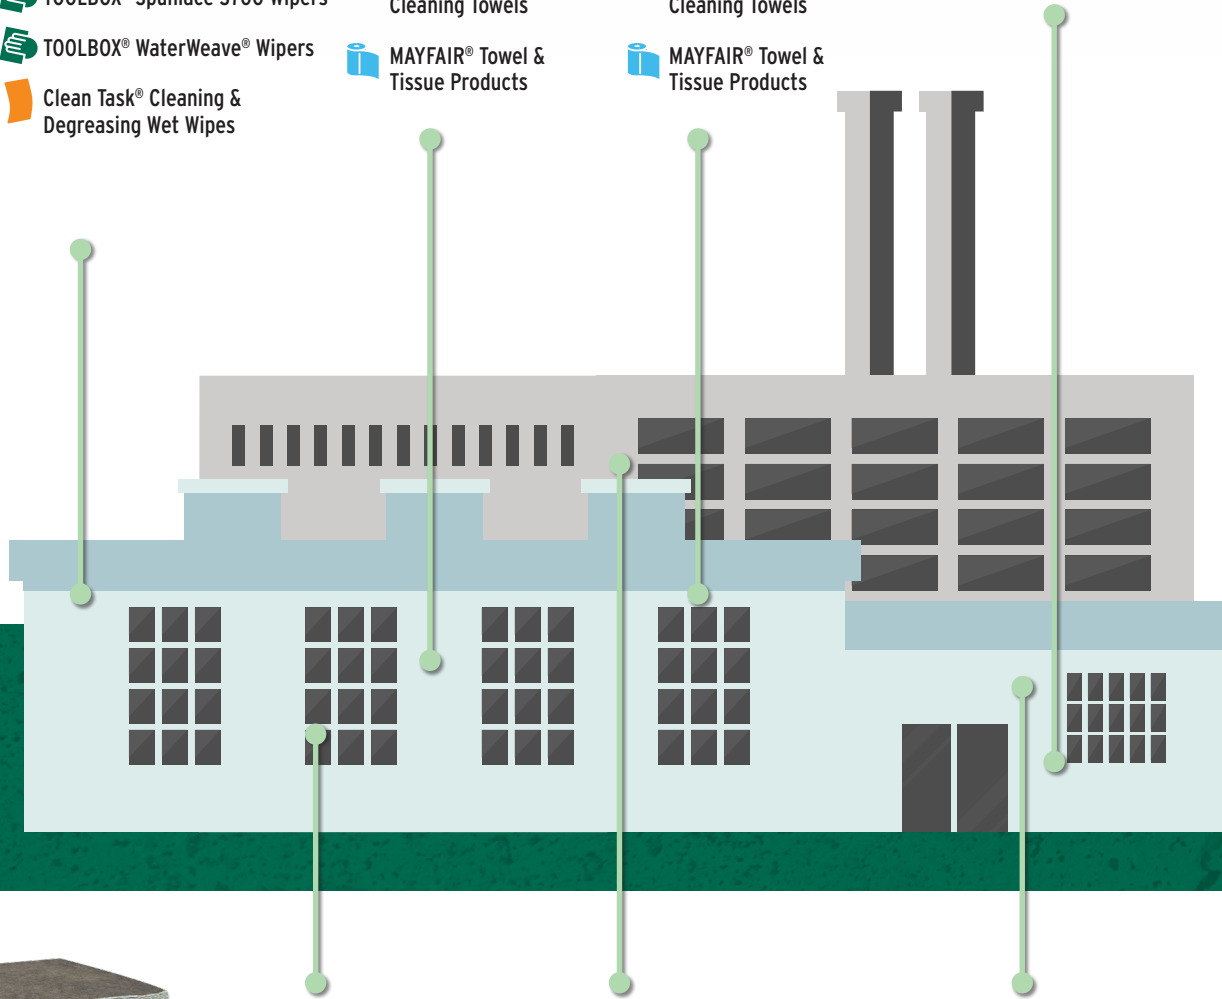

PAPER MANUFACTURING

PRINTING

- TOOLBOX® DuraSoak® Sorbents
- TOOLBOX® Spunlace S700 Wipers
- TOOLBOX® WaterWeave® Wipers
- Clean Task® Cleaning & Degreasing Wet Wipes

BATHROOMS & LOCKER ROOMS

- Clean Task® Professional Cleaning Towels
- MAYFAIR® Towel & Tissue Products

BREAK ROOM & SNACK AREA

- Clean Task® Professional Cleaning Towels
- MAYFAIR® Towel & Tissue Products

LOBBY

- Clean Task® Professional Cleaning Towels

OFFICES

- Clean Task® Professional Cleaning Towels

DRUM & CHEMICAL STORAGE

- TOOLBOX® EverSoak® Sorbents - Barrel Top Pads & Socks
- TOOLBOX® DuraSoak® Sorbents - Pads and Rolls
- TOOLBOX® Hazmat Meltblown Sorbents - Pads and Rolls
- TOOLBOX® Oil-Only Meltblown Sorbents - Pads and Rolls
- TOOLBOX® WaterWeave® Wipers

GENERAL MAINTENANCE

- TOOLBOX® DRC Wipers
- TOOLBOX® WaterWeave® Wipers
- TOOLBOX® DuraSoak® Sorbents
- Clean Task® Cleaning & Degreasing Wet Wipes