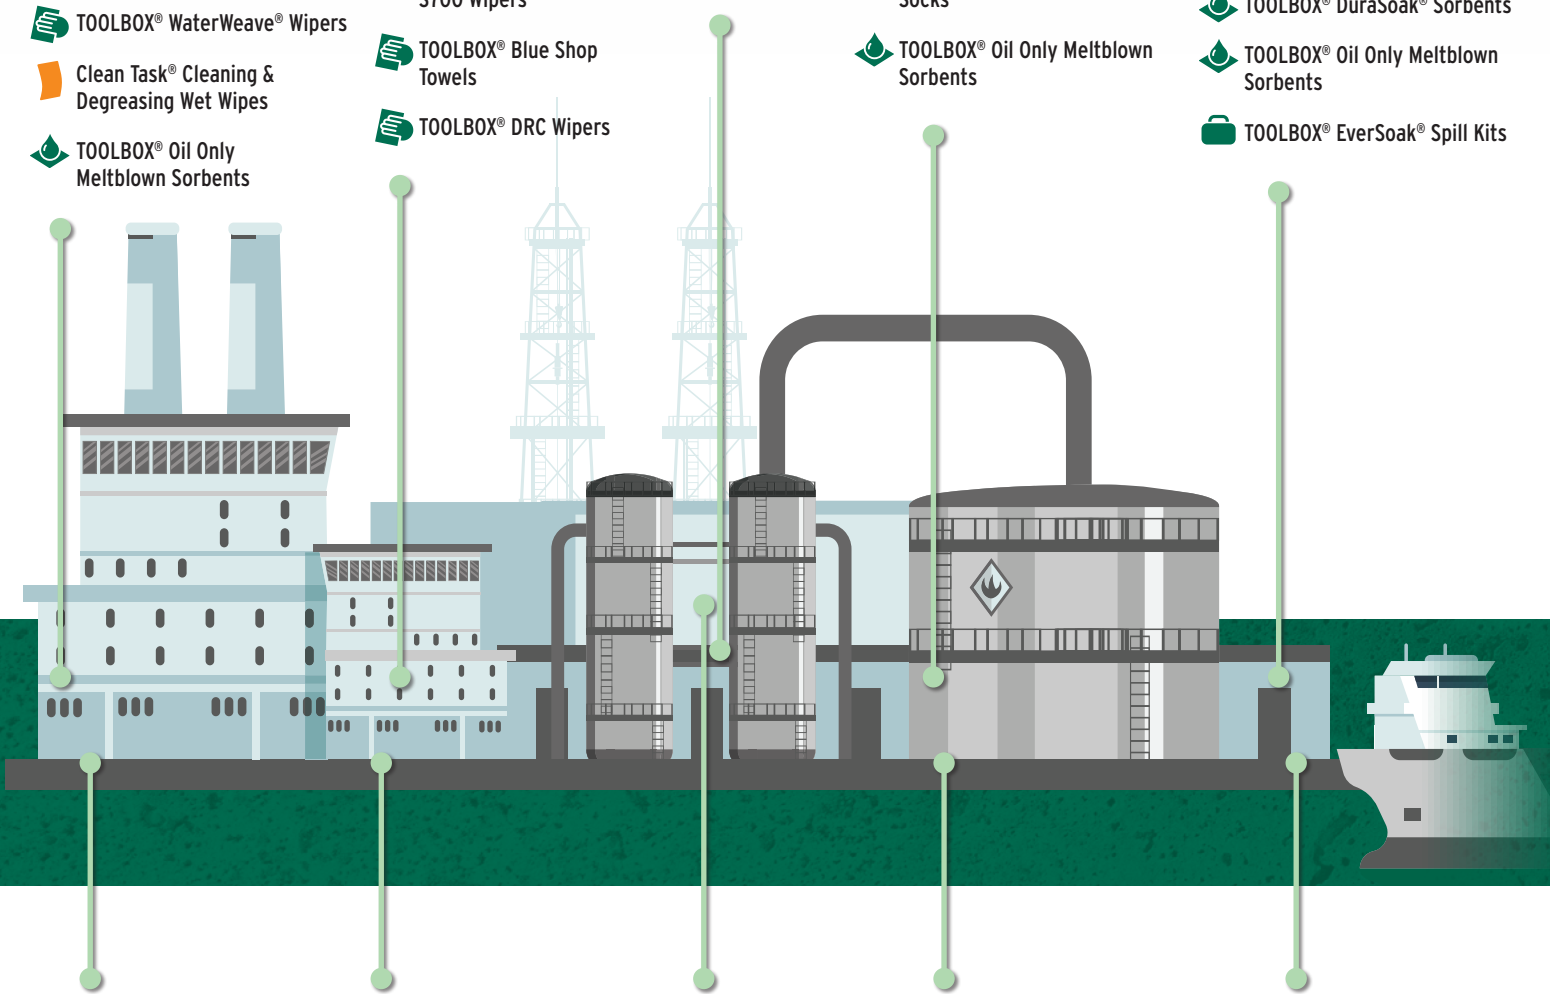

PETROLEUM COMPANIES/REFINERIES

GENERAL MAINTENANCE & UTILITY

- TOOLBOX® DRC Wipers
- TOOLBOX® WaterWeave® Wipers
- Clean Task® Cleaning & Degreasing Wet Wipes
- TOOLBOX® Oil Only Meltblown Sorbents

LABORATORY & CONTROL ROOMS

- TOOLBOX® Spunlace S700 Wipers
- TOOLBOX® Blue Shop Towels
- TOOLBOX® DRC Wipers

BATHROOMS

- MAYFAIR® Towel & Tissue Products

AROUND PIPING SYSTEMS

- TOOLBOX® EverSoak® Sorbents - Socks
- TOOLBOX® Oil Only Meltblown Sorbents

RAILROAD AND TRUCK LOADING & UNLOADING AREAS

- TOOLBOX® DuraSoak® Sorbents
- TOOLBOX® Oil Only Meltblown Sorbents
- TOOLBOX® EverSoak® Spill Kits

LOBBY, OFFICES & SNACK AREAS

- Clean Task® Professional Cleaning Towels
- MAYFAIR® Towel & Tissue Products

EMERGENCY RESPONSE EQUIPMENT

- TOOLBOX® Hazmat Medium Weight Sorbent Pads
- TOOLBOX® Oil Only Meltblown Sorbents
- TOOLBOX® EverSoak® Spill Kits

STORAGE/ WAREHOUSE

- TOOLBOX® DuraSoak® Sorbents
- TOOLBOX® Oil Only Meltblown Sorbents
- TOOLBOX® EverSoak® Spill Kits

STORAGE TANKS

- TOOLBOX® DuraSoak® Sorbents
- TOOLBOX® Oil Only Meltblown Sorbents
- TOOLBOX® EverSoak® Spill Kits

SHIP LOADING & UNLOADING AREAS

- TOOLBOX® DuraSoak® Sorbents
- TOOLBOX® Oil Only Meltblown Sorbents, Pads and Booms
- TOOLBOX® EverSoak® Spill Kits

CONTACT

Maintenance Manager, Operations Manager, Environmental Health & Safety (EHS) Coordinator/ Manager, Purchasing Agent

APPLICATIONS

Machine Cleaning, Spill Control, General Cleaning & Maintenance, Wiping Hands and Face

OTHER RELATED INDUSTRIES

Truck Stops, Gas Stations