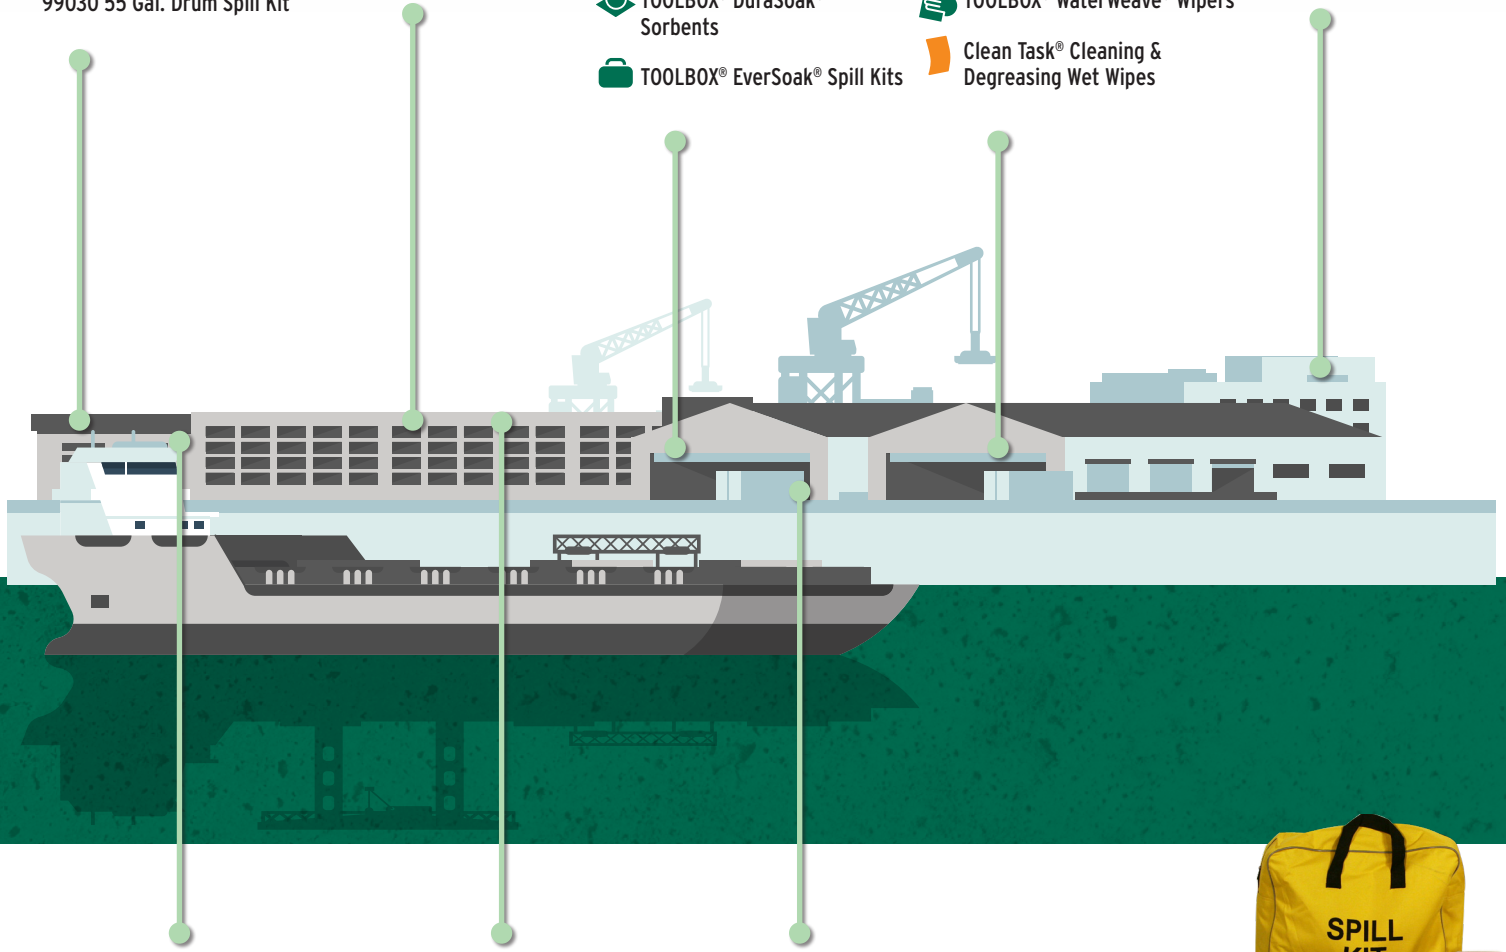

SHIPYARD & REPAIR

DOCKS & PIERS

- TOOLBOX® Oil Only Meltblown Sorbents - Pads and Booms
- TOOLBOX® EverSoak® Spill Kits - 99030 55 Gal. Drum Spill Kit

ADMINISTRATIVE OFFICES

- Clean Task® Professional Cleaning Towels

SHIPPING & RECEIVING

- TOOLBOX® Blue Shop Towels
- TOOLBOX® DRC Wipers
- TOOLBOX® DuraSoak® Sorbents
- TOOLBOX® EverSoak® Spill Kits

TOOLROOM

- TOOLBOX® Blue Shop Towels
- TOOLBOX® DRC Wipers
- TOOLBOX® WaterWeave® Wipers
- Clean Task® Cleaning & Degreasing Wet Wipes

PRODUCTION OFFICES

- Clean Task® Professional Cleaning Towels

CHEMICAL & OIL STORAGE

- TOOLBOX® Blue Shop Towels
- TOOLBOX® DRC Wipers
- TOOLBOX® DuraSoak® Sorbents
- TOOLBOX® Oil Only Meltblown Sorbents

IN YARD PAINTING

- TOOLBOX® Spunlace S700 Wipers
- TOOLBOX® WaterWeave® Wipers
- TOOLBOX® DuraSoak® Sorbents
- TOOLBOX® Oil Only Meltblown Sorbents

FABRICATION & PRODUCTION SHOP

- TOOLBOX® DuraSoak® Sorbents - Pads & Rolls
- TOOLBOX® EverSoak® Sorbents - Pads, Rolls, & Socks
- TOOLBOX® Z400 Big Grip® Wipers
- TOOLBOX® WaterWeave® Wipers
- Clean Task® Cleaning & Degreasing Wet Wipes