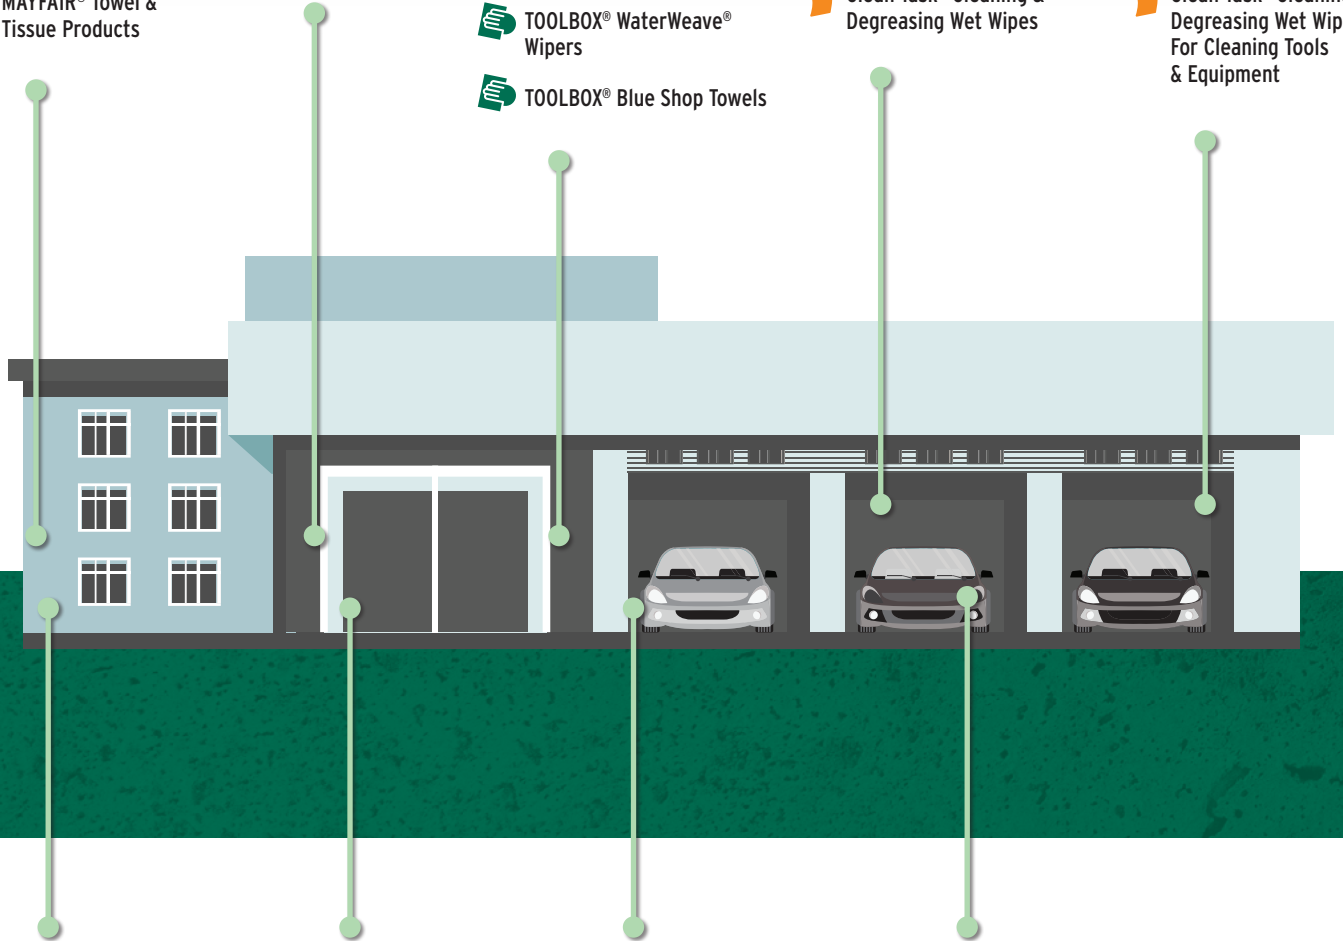

AUTO SHOP

KITCHEN & BREAK ROOM

Clean Task® Professional Cleaning Towels

MAYFAIR® Towel & Tissue Products

BATHROOMS

MAYFAIR® Towel & Tissue Products

FINISHING & CLEAN-UP

TOOLBOX® Scrim R400 Wipers

TOOLBOX® Spunlace S700 Wipers

TOOLBOX® WaterWeave® Wipers

TOOLBOX® Blue Shop Towels

VEHICLE REPAIR

TOOLBOX® Blue Shop Towels

TOOLBOX® WaterWeave® Wipers

Clean Task® Cleaning & Degreasing Wet Wipes

WORKSTATIONS

TOOLBOX® Blue Shop Towels

TOOLBOX® DRC Wipers

Clean Task® Cleaning & Degreasing Wet Wipes - For Cleaning Tools & Equipment

OFFICE

Clean Task® Professional Cleaning Towels

LOBBY

Clean Task® Professional Cleaning Towels

BARREL TOPS

TOOLBOX® EverSoak® Sorbents - Barrel Top Pads

AREAS & EQUIPMENT PRONE TO LEAKS

TOOLBOX® DuraSoak® Sorbents - Pads

TOOLBOX® EverSoak® Sorbents - Socks

TOOLBOX® EverSoak® Canvas Bag Spill Kit

TOOLBOX® Z400 Big Grip® Wipers

CONTACT

Purchasing Manager, Shop Owner,
General Manager

APPLICATIONS

Vehicle Maintenance, Auto Body Repairs, Grease & Oil
Clean Up, Spill Control, General Maintenance & Cleaning,
Wiping Hands and Face

OTHER RELATED INDUSTRIES

Automotive Repair, Automotive Dealership &
Service Center, Auto-Mechanic Shops, Auto Body
Shops, Power Sports Shops