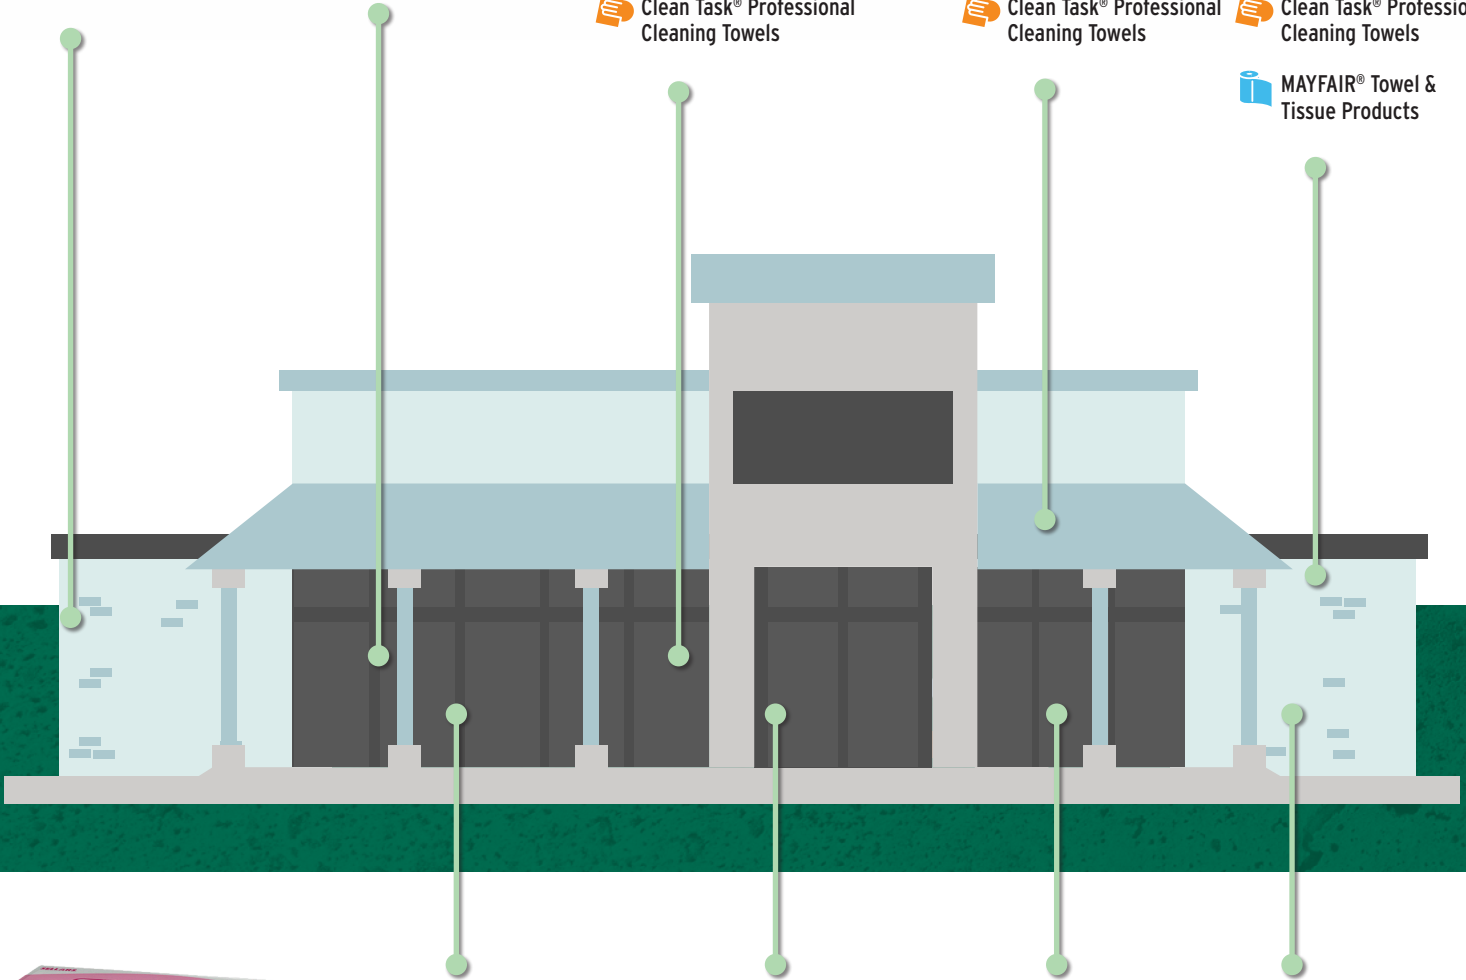

FOOD SERVICE & HOSPITALITY

STORAGE/ RECEIVING

- TOOLBOX® Blue Shop Towels
- TOOLBOX® DRC Wipers

BAR

- Clean Task® Foodservice Towels

DINING AREA

- Clean Task® Foodservice Towels
- Clean Task® Professional Cleaning Towels

MEAL COOKING

- Clean Task® Foodservice Towels
- Clean Task® Professional Cleaning Towels

KITCHEN

- Clean Task® Foodservice Towels
- Clean Task® Professional Cleaning Towels
- MAYFAIR® Towel & Tissue Products

DISHWASHING STATION

- Clean Task® Foodservice Towels
- Clean Task® Professional Cleaning Towels

HOST STAND

- Clean Task® Professional Cleaning Towels

BATHROOMS

- MAYFAIR® Towel & Tissue Products

FOOD PREP STATION/ SERVING COUNTER

- Clean Task® Foodservice Towels
- Clean Task® Professional Cleaning Towels
- Clean Task® Utility Wipers
- TOOLBOX® WaterWeave® Wipers