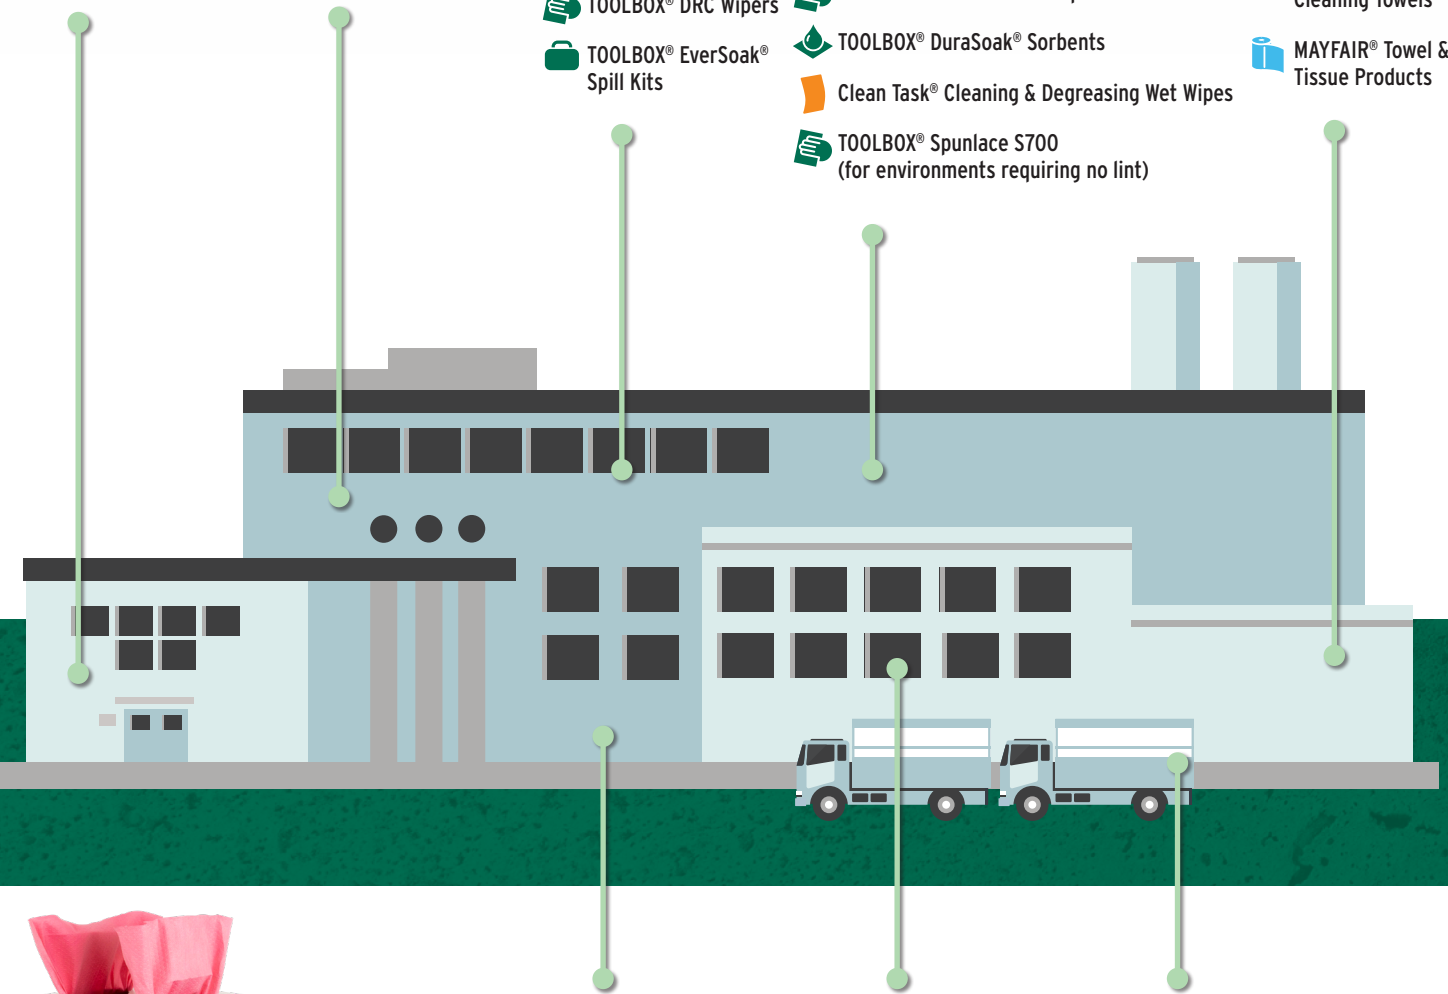

MANUFACTURING

LOBBY

- Clean Task® Professional Cleaning Towels

OFFICES

- Clean Task® Professional Cleaning Towels

WAREHOUSE & DISTRIBUTION CENTER

- TOOLBOX® DRC Wipers
- TOOLBOX® EverSoak® Spill Kits

PRODUCTION PLANT

- TOOLBOX® DRC Wipers
- TOOLBOX® WaterWeave® Wipers
- TOOLBOX® DuraSoak® Sorbents
- Clean Task® Cleaning & Degreasing Wet Wipes
- TOOLBOX® Spunlace S700 (for environments requiring no lint)

BATHROOMS & LOCKER ROOMS

- Clean Task® Professional Cleaning Towels
- MAYFAIR® Towel & Tissue Products

TOOLBOX® T800 WATERWEAVE® RED DOUBLE-TAKE® WIPERS ARE SUPER STRONG, SOLVENT COMPATIBLE & LOW LINTING

SNACK AREAS

- Clean Task® Professional Cleaning Towels
- MAYFAIR® Towel & Tissue Products

BREAK ROOM/ CAFETERIA

- Clean Task® Professional Cleaning Towels
- MAYFAIR® Towel & Tissue Products

FLEET TRUCKS/VEHICLES

- TOOLBOX® Blue Shop Towels - Big Grip® Dispenser
- TOOLBOX® EverSoak® - Truck Spill Kit

CONTACT

Purchasing Manager, Production Manager/Director, Plant Manager, Logistics Manager/Director, Director of Operations, Maintenance Manager, Environmental Health & Safety (EHS) Coordinator/Manager

APPLICATIONS

Machine Cleaning, Spill Control, General Cleaning & Maintenance, Wiping Hands and Face

OTHER RELATED INDUSTRIES

Tool & Die, Metal Fabrication, Shipping & Fulfillment, Distribution